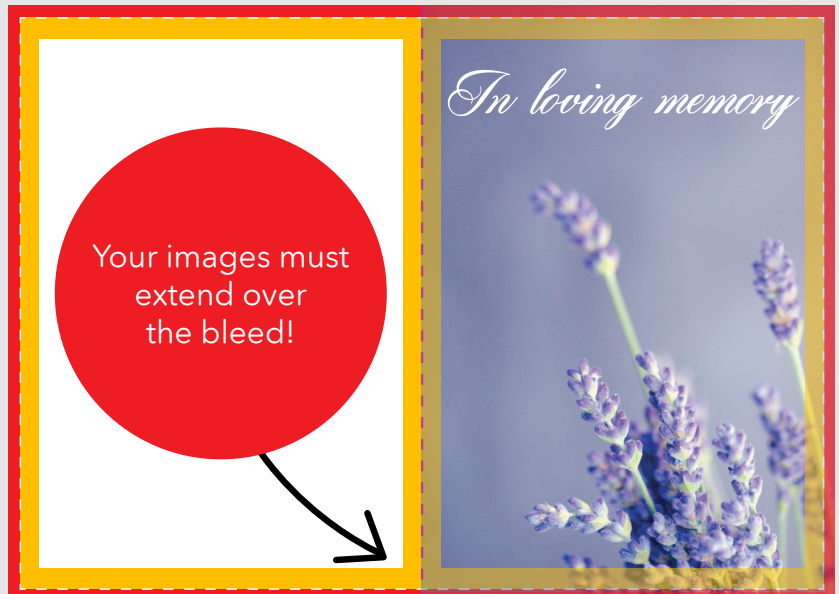

Standard Folded Memorial Cards

supplying guide for standard folded memorial cards

Folded in Half

Side 1

Side 2

Standard Folded Memorial Cards Checklist

- ✓ Artwork is 300dpi
- ✓ CMYK Colour profile
- ✓ All fonts embedded
- ✓ Correct fold has been selected when ordering
- ✓ Artwork is correct orientation

Bleed (3mm)

The bleed area extends 3mm beyond the edge of your finished document. Colours and images must extend beyond the edge of the document to prevent unwanted white borders around the edge of your finished document. Note that this 'bleed' will be trimmed during the finishing process so ensure that no important details are set up to print in this area.

Safe Area (5mm)

It is recommended that your artwork is at least 5mm from the edge of the page if it is not meant to bleed off. Printed borders placed too close to the edge of a page may look uneven when the job is trimmed.